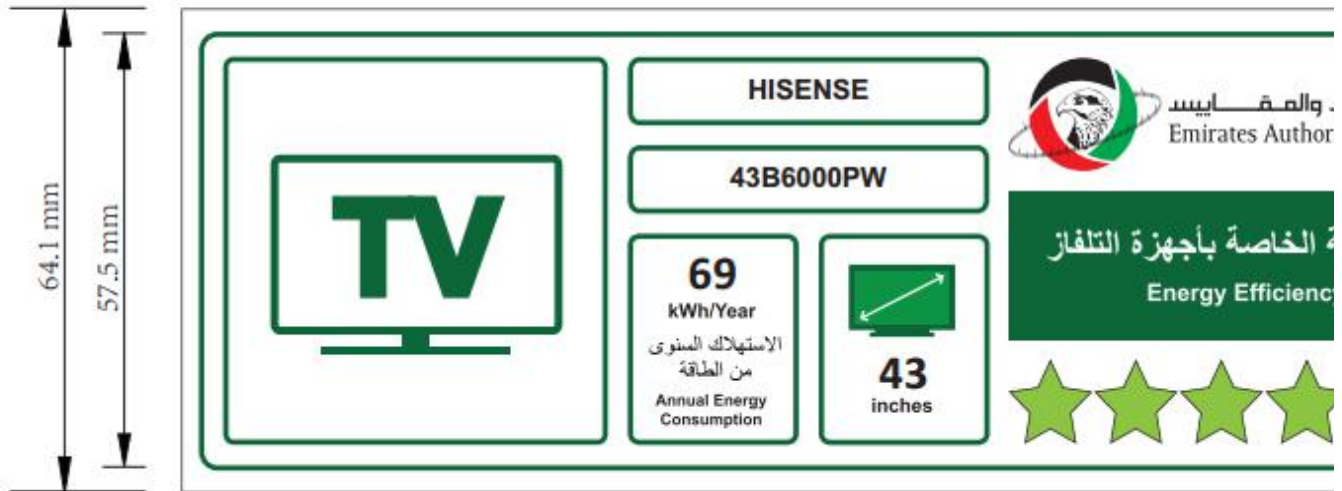

266.1 mm

260.2 mm