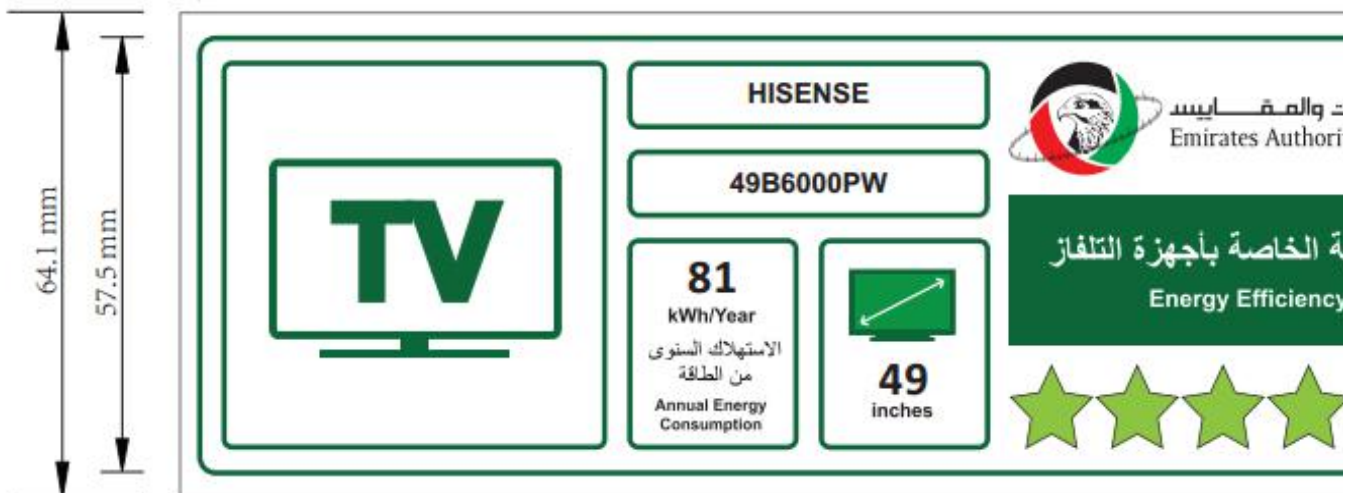

266.1 mm

260.2 mm