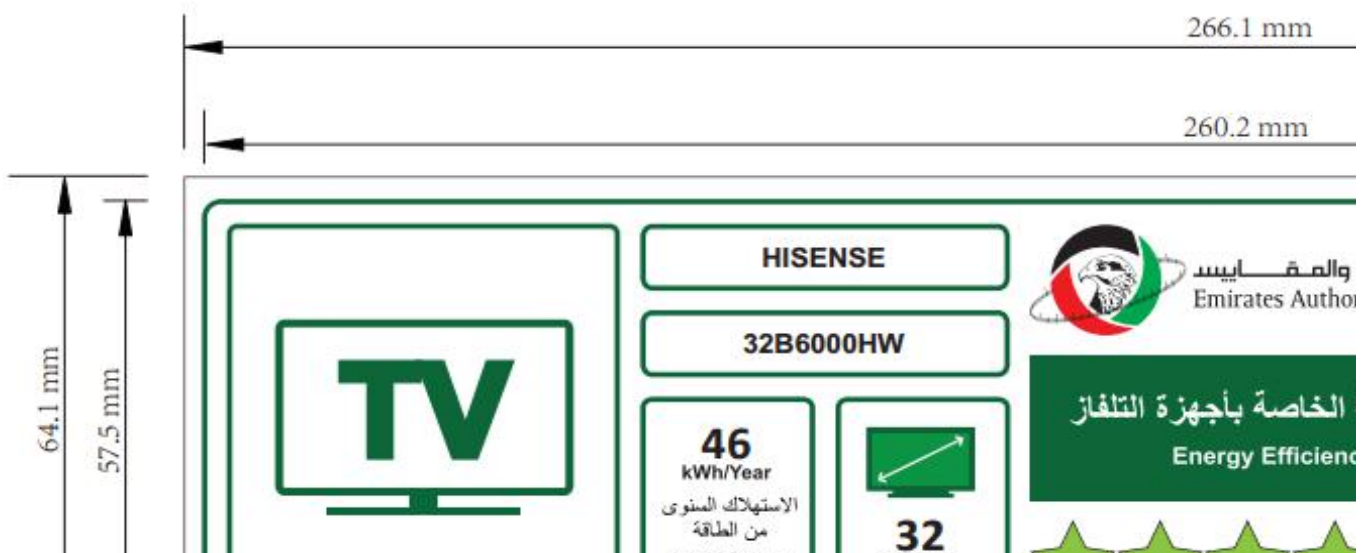

Installation

Stand area (Width / Depth) mm
 Wall mount dimensions (Horiz x Vert) mm
 Wall mount, screw thread mm
 VESA compliance
 Detachable power cord

Power cord length cm

Accessories

Remote controller (Technology / Part number)
Battery (size / quantity)
User manual / Quick setup guide
Warranty [In User manual | In separate sheet]

Dimensions

Dimensions with stand (W x H x D) mm
Dimensions without stand (W x H x D) mm
Carton box dimensions (W x H x D) mm
Net weight (with stand / without stand) kg
Gross weight kg

EESL

- Energy Efficiency Label
- On-Mode Power Consumption
- Stand-by/Off-Mode Power Consumption
- Peak Luminance Ratio of On-Mode or Home-Mode
- Peak Luminance in percentage
- Presence of Mercury or Lead declared